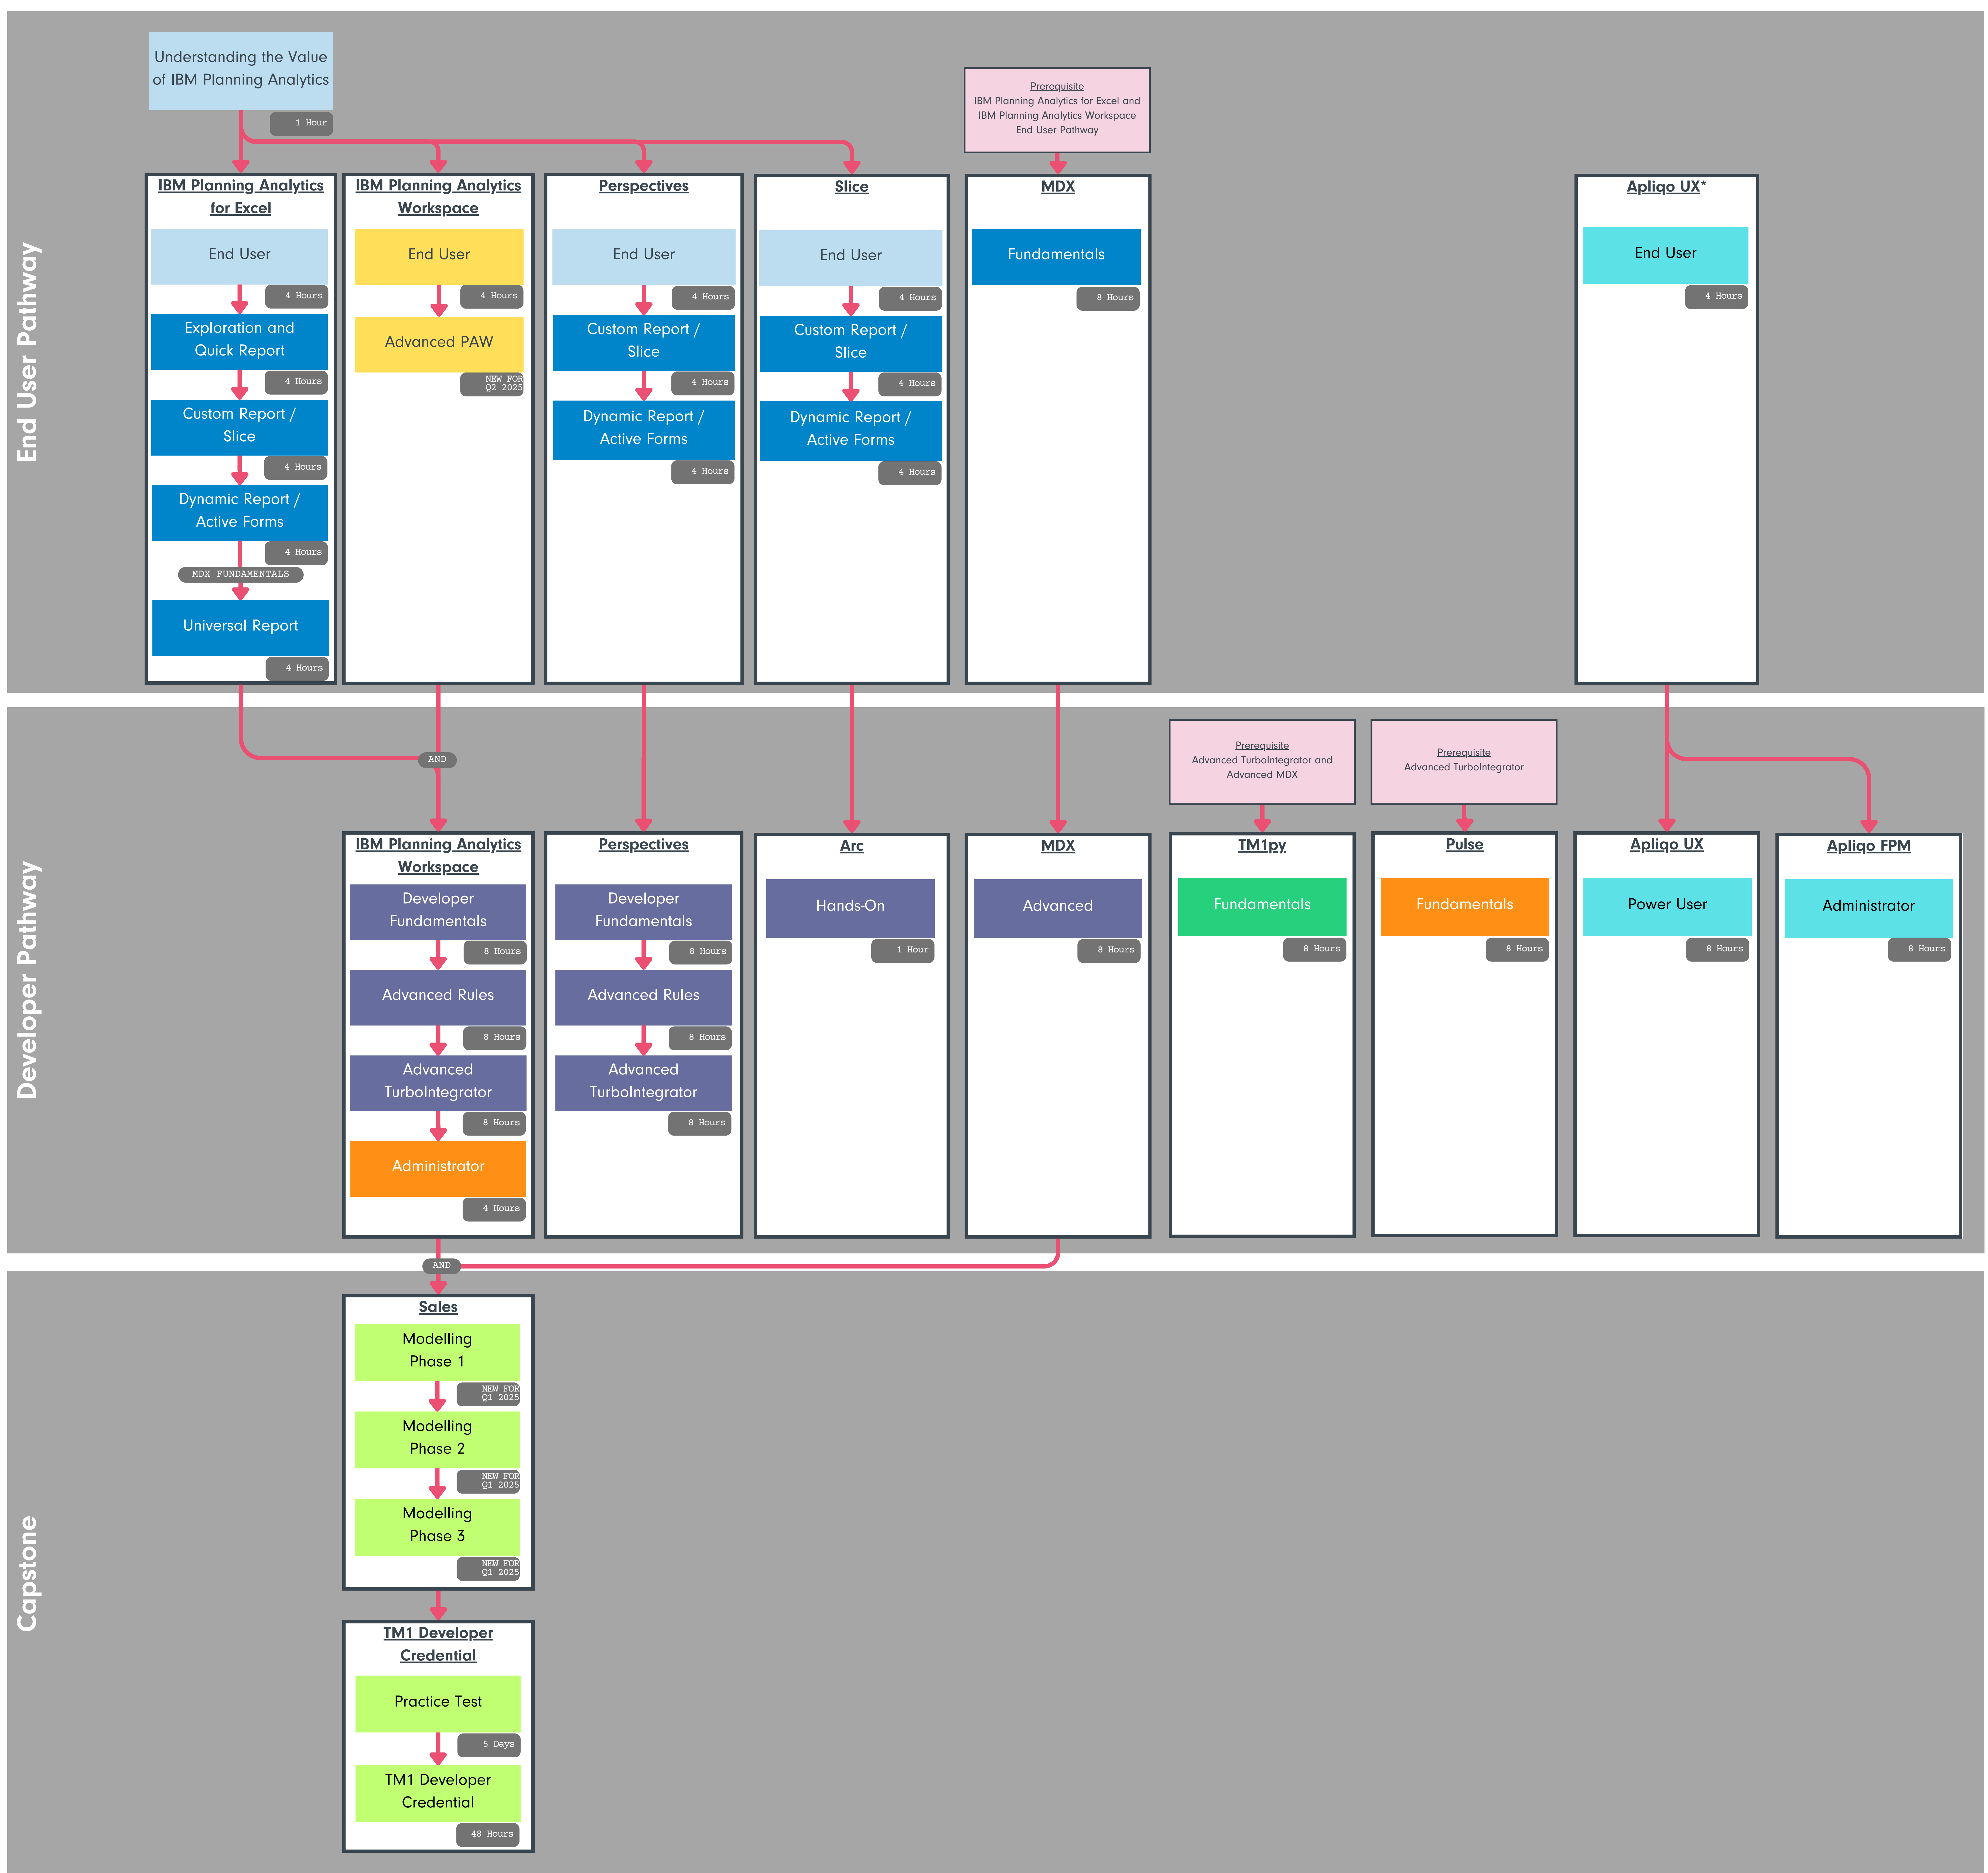

Skills Gained

- IBM Planning Analytics Fundamentals
- Data Analysis for Excel
- IBM Planning Analytics Development
- Extending the TM1 Ecosystem
- Maintenance and Security
- Dashboarding
- FP&A Solutions
- Modelling